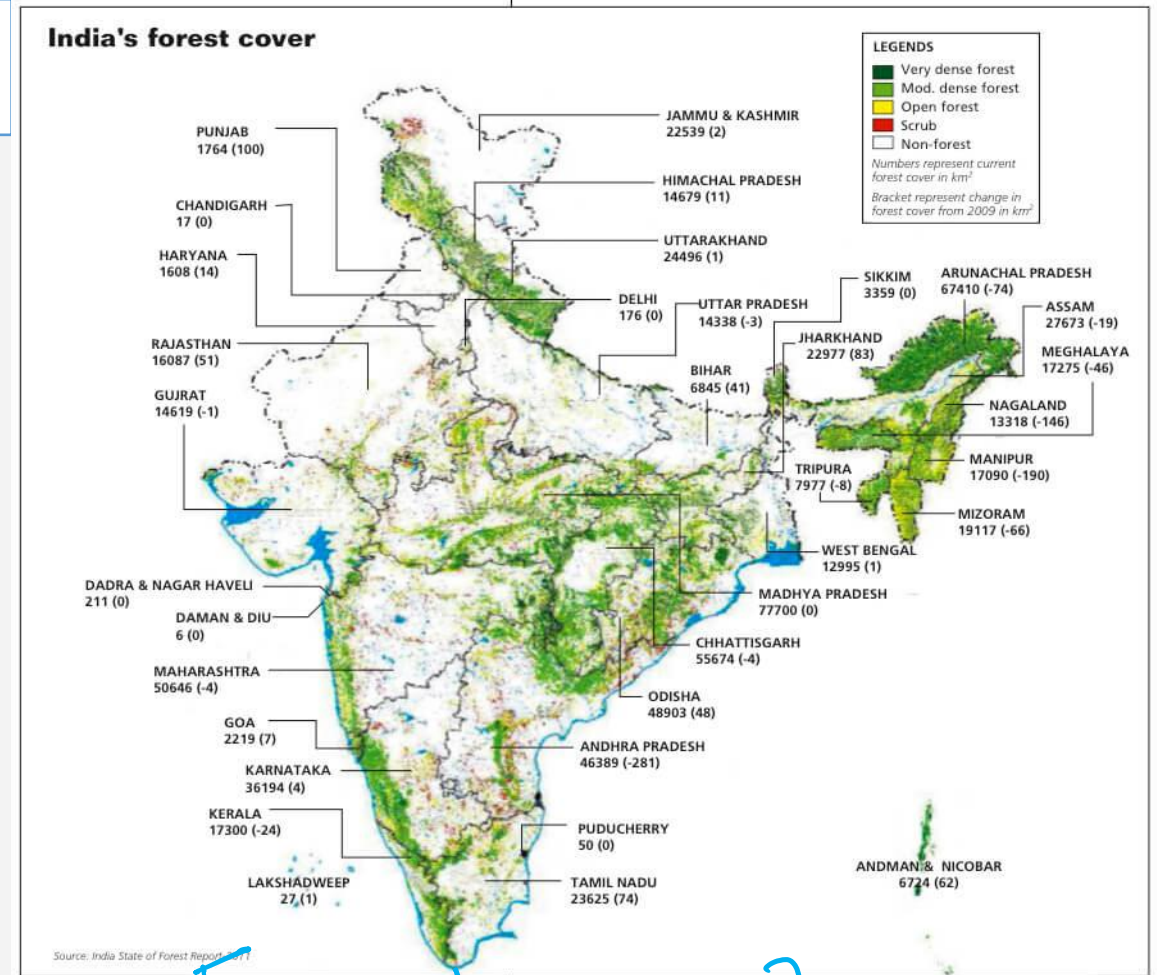

WBCS 2022

GEOGRAPHY

FOREST RESOURCES OF INDIA

01:00 PM

30 MARCH 2022

FOREST RESOURCES OF INDIA

- According to the **16th India State of Forest report 2019 (ISFR 2019)** of the Forest Survey of India, total forest cover of India is 7,12,249 sq.km which is 21.56% of the total geographical area of the country.
- The tree cover of the country is 95,027 sq.km which is 2.89% of the total geographical area.
- If both the forest cover and the tree cover are included, a total of 8,07,276 sq.km area of the country is covered with them which is 24.56% of the total geographical area of the country.

FOREST SURVEY OF INDIA

Ministry of Environment, Forest & Climate Change

भारतीय वन सर्वेक्षण

FOREST RESOURCES OF INDIA

- The forest area differ from state to state in India. Madhya Pradesh stands at the top in total forest cover, followed by Arunachal Pradesh, Chhattisgarh, Odisha and Maharashtra.
- One fourth of the total forest covered area of the country is in the North-Eastern states.
- Haryana has the least forest cover, followed by Punjab, Sikkim, Goa, Bihar. least
- In UT's the maximum forest area (6,743) is in Andaman and Nicobar Island followed by Dadra and Nagar Haveli. Daman and Diu has the least forest area

(3)

IMPORTANT FACTS

1. The Largest area of teak forest is in Madhya Pradesh ✓
2. The Sandal wood trees are found mostly in Karnataka followed by Tamil Nadu.
3. The Pine Trees are found at a greater height of Himalayan region.
4. The Mulberry Forest are mostly found in Karnataka. ✓
5. Jharkhand is the largest producer of Lac. ✓
6. Tendu trees are mostly found in Madhya Pradesh. → Tendu
7. The Maximum area of Sabai grass found in Madhya Pradesh.