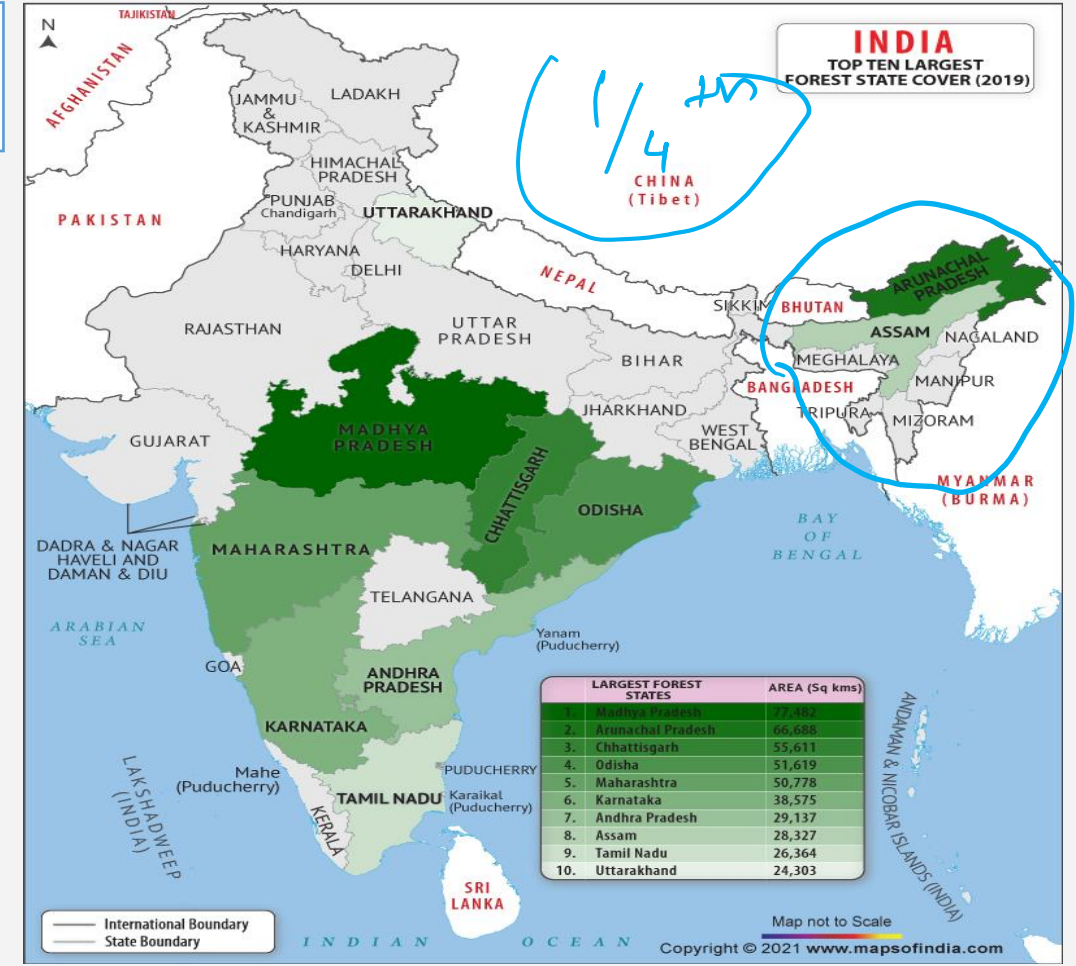

WBCS 2022

GEOGRAPHY

FOREST RESOURCES OF INDIA

01:00 PM

30 MARCH 2022

FOREST RESOURCES OF INDIA

- According to the **16th India State of Forest report 2019 (ISFR 2019)** of the Forest Survey of India, total forest cover of India is 7,12,249 sq.km which is 21.56% of the total geographical area of the country.
- The tree cover of the country is 95,027 sq.km which is 2.89% of the total geographical area.
- If both the forest cover and the tree cover are included, a total of 8,07,276 sq.km area of the country is covered with them which is 24.56% of the total geographical area of the country.

FOREST SURVEY OF INDIA

Ministry of Environment, Forest & Climate Change

भारतीय वन सर्वेक्षण

FOREST RESOURCES OF INDIA

- The forest area differ from state to state in India. Madhya Pradesh stands at the top in total forest cover, followed by Arunachal Pradesh, Chhattisgarh, Odisha and Maharashtra.
- One fourth of the total forest covered area of the country is in the North-Eastern states.
- Haryana has the least forest cover, followed by Punjab, Sikkim, Goa, Bihar. least
- In UT's the maximum forest area (6,743) is in Andaman and Nicobar Island followed by Dadra and Nagar Haveli. Daman and Diu has the least forest area

6,743 Sq Km

Forest cover → MP
Density of →

FOREST RESOURCES OF INDIA

- On the basis of density of forest (percentage of forest cover out of total area of a state)

Lakshadweep (90.33%) stand first (including all States and UT's) followed by Mizoram (85.41%), Andaman and Nicobar (81.74), and Arunachal Pradesh (79.63%).

(3)

IMPORTANT FACTS

1. The Largest area of teak forest is in Madhya Pradesh ✓
2. The Sandal wood trees are found mostly in Karnataka followed by Tamil Nadu.
3. The Pine Trees are found at a greater height of Himalayan region.
4. The Mulberry Forest are mostly found in Karnataka. ✓
5. Jharkhand is the largest producer of Lac. ✓
6. Tendu trees are mostly found in Madhya Pradesh. → Tendu
7. The Maximum area of Sabai grass found in Madhya Pradesh.