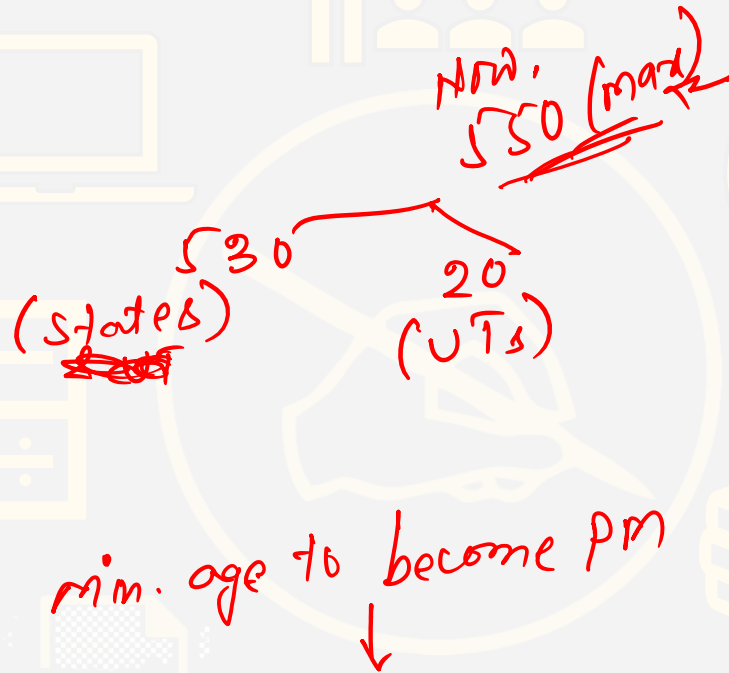

- Legislative proposals are brought before either house of the Parliament in the form of a bill.
- A bill is the draft of a legislative proposal, which, when passed by both houses of Parliament and assented to by the President, becomes an **Act of Parliament**.
- Money bills must originate in the **Lok Sabha**.
- The Council of States can **only** make recommendations over the bills to the House, within a period of **fourteen days**.

*members are
elected → Indirect
election*

Lok Sabha

- It is the Lower House of the Parliament.
- It is a non permanent body.
- It's term is 5 years, it can be dissolved by the President before 5 years.
- The chairman of Lok Sabha is called Speaker.
- Speaker is elected by the member of Lok Sabha.

Powerful
house

Duration
5 yrs.

Can be extend
in emergency
by 1 year

presiding
officer

Lok Sabha

- The upper limit of Lok Sabha is 552 members.
- 543 members are directly elected by citizens of India on the basis of universal adult franchise and 2 members are appointed by the President of India from the Anglo-Indian Community.
- U.P has the upper limit in Lok Sabha is 80 members.
- The members of Lok Sabha he or she must be of 25 years.

Lok Sabha

- The speaker is a member of Lok Sabha.
- Normally, he does not vote because his vote is decisive.
- To remove speaker, the resolution is introduced in Lok Sabha.
- He submits his **resignation letter** to **Deputy Speaker**.